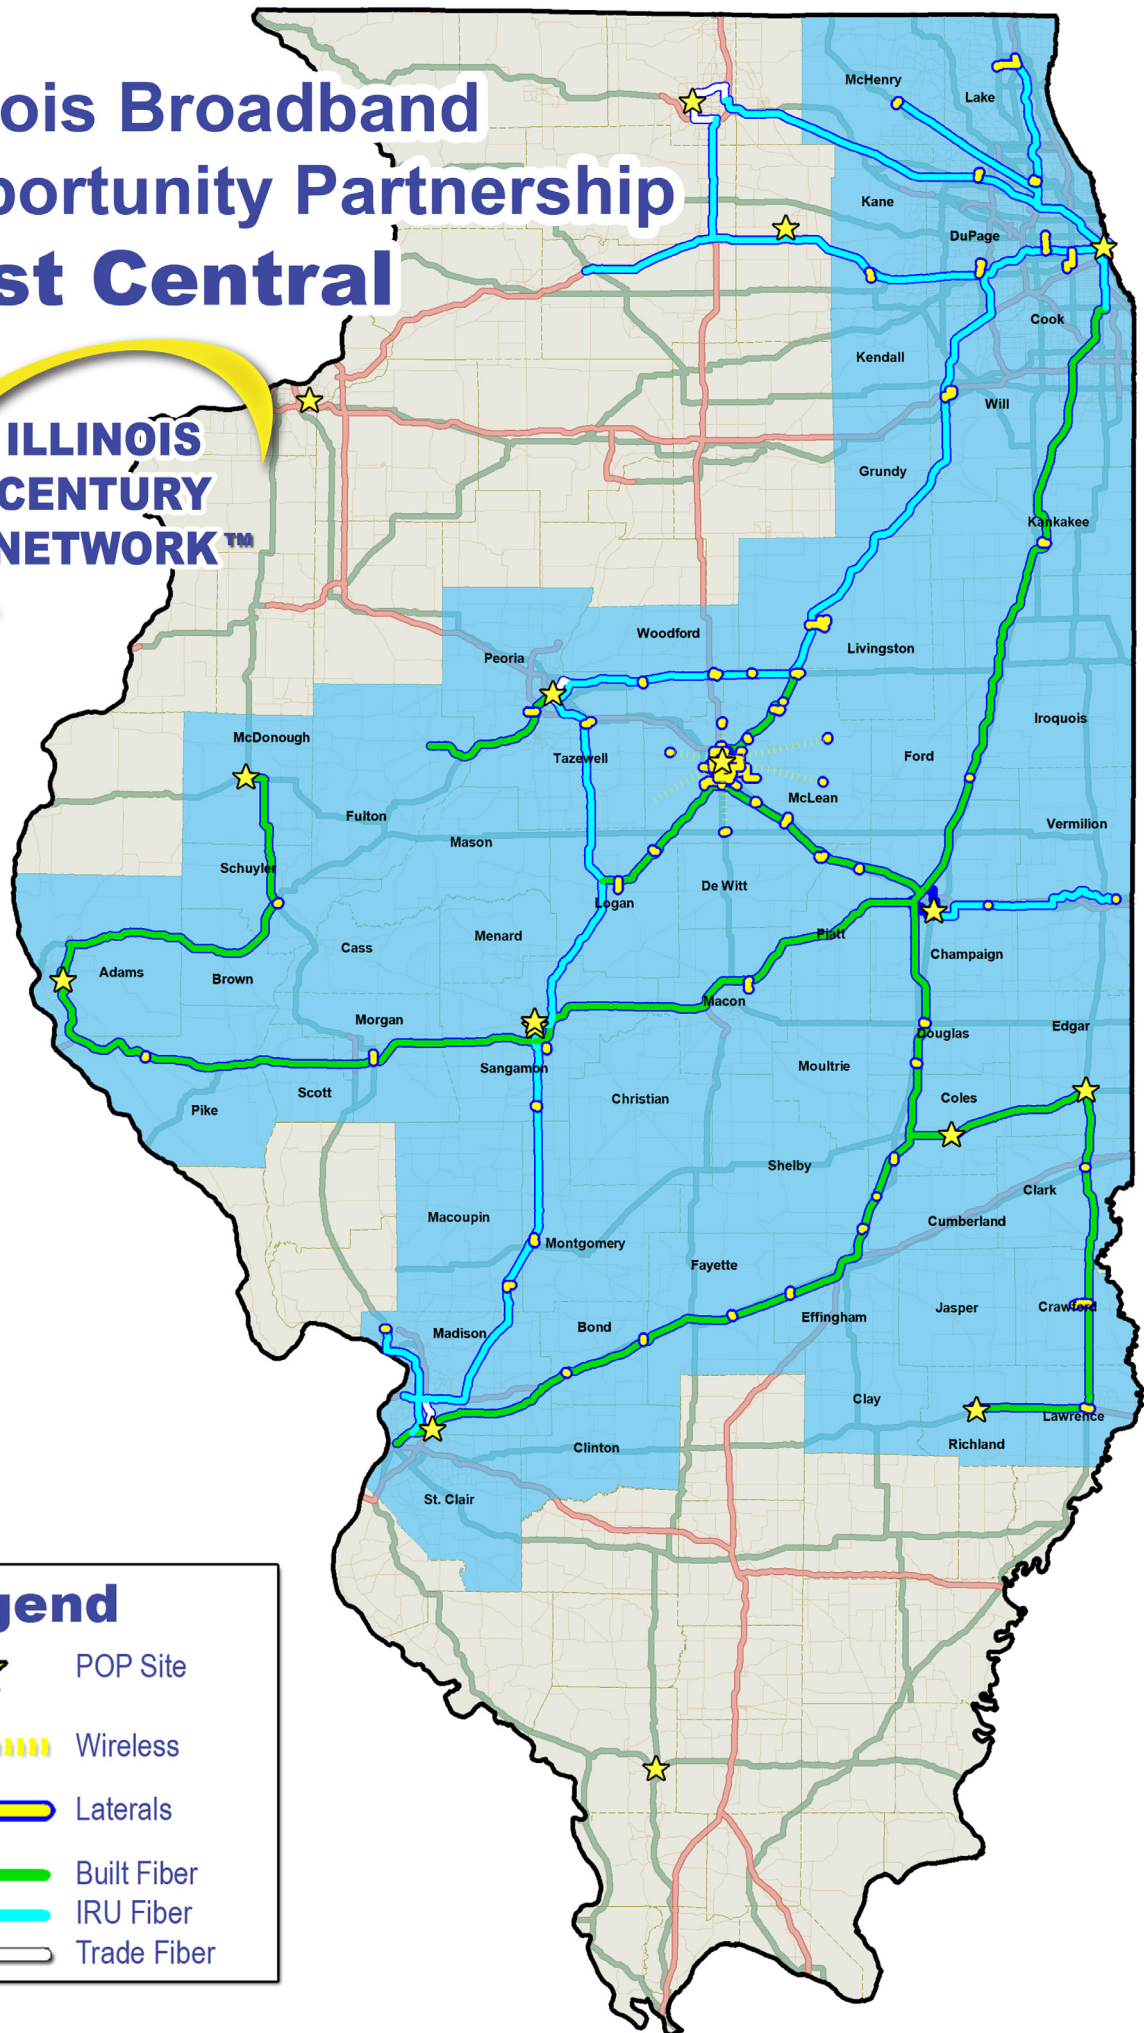

# Illinois Broadband Opportunity Partnership East Central

**Legend**

- POP Site
- Wireless
- Laterals
- Built Fiber
- IRU Fiber
- Trade Fiber